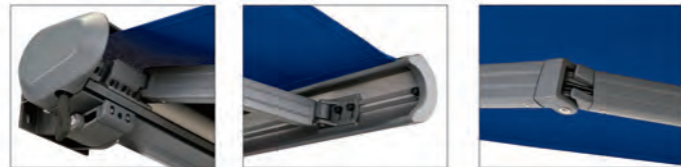

FULL CASSETTE AWNING

SP1304

Fabric: 280g/m² polyester
Alu support hood: 161x58.5 mm
Alu top hood: 170x86.8 mm
Alu roller: dia.80 mm
Alu front bar: 120x65 mm
Alu arms: 58x29/50x27 mm
With motor and remote control

Size	Packing (PC)	Carton Size(CM)			Weight (KG)		Loading(PC)		
		L	W	H	NW	GW	20'	40'	40'HQ
195x150	1	217	27	21	36.3	39.7	200	430	516
250x200	1	272	27	21	41	44	160	320	384
295x200	1	317	27	21	44.5	47.5	80	240	288
295x250	1	317	27	21	47	50	80	240	288
395x300	1	423	27	21	56.5	60	80	160	192
450x300	1	478	27	21	60	63.5	80	160	192
500x300	1	523	27	21	64	67.5	80	160	192
550x300	1	596	27	21	72	76.5	\	160	192
595x300	1	641	27	21	76	81	\	80	96