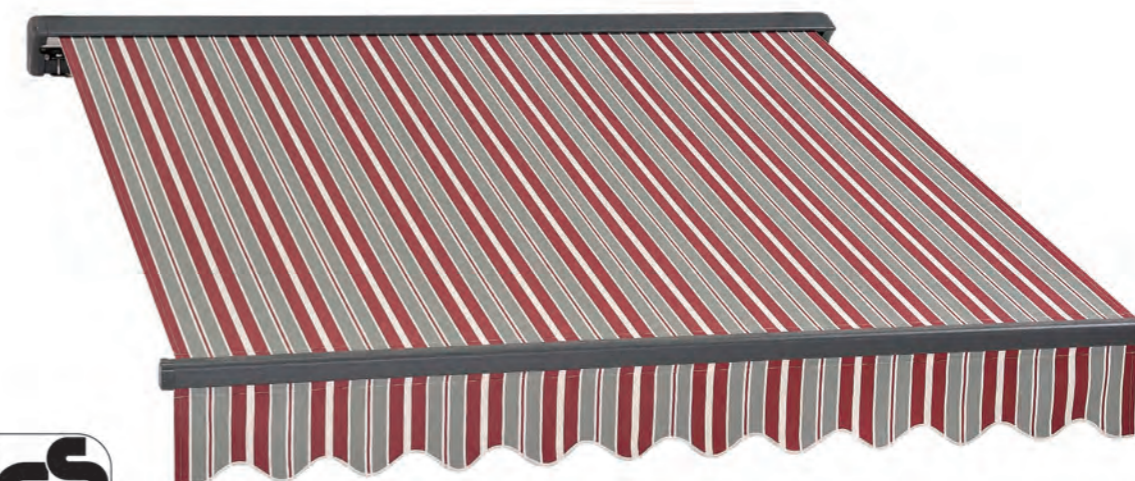

SEMI-CASSETTE AWNING

SP1218

Fabric: 280g/m² polyester PU coating
Alu rain plate: W125xH88 mm
Steel square tube: 40x40 mm
Alu roller: dia.70 mm
Alu front bar type D: 53X45.5 mm
Alu arms type B: 58x29/50x25 mm
Manual steel crank: 160cm