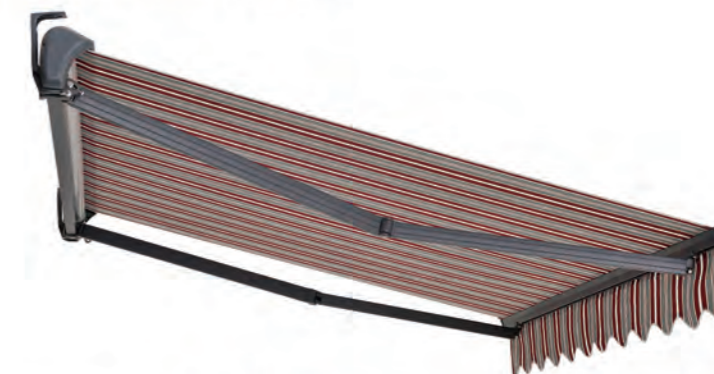

SEMI-CASSETTE AWNING

SP1218

Fabric: 280g/m² polyester PU coating
Alu rain plate: W125xH88 mm
Steel square tube: 40x40 mm
Alu roller: dia.70 mm
Alu front bar type D: 53X45.5 mm
Alu arms type B: 58x29/50x25 mm
Manual steel crank: 160cm