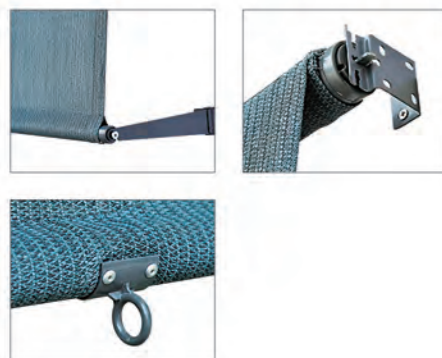

SHADECLOTH RETRACTABLE

SP4031

Fabric: 185g/m² PE Mesh, UV90%
Alu roller: Φ38 mm
Steel bottom rail: Φ32 mm
Foldable brackets