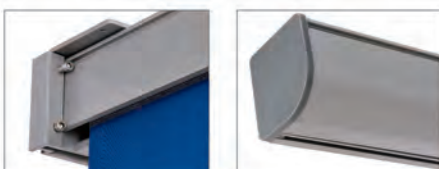

DOUBLE USE SIDE SHADE

SP2011

Fabric: 200g/m² polyester
Alu roller: Φ40 mm
Alu cover: 100x81.2 mm
Alu front bar: 37.5x35.5 mm

Size	Packing (PC)	Carton Size(CM)			Weight (KG)		Loading(PC)		
		L	W	H	NW	GW	20'	40'	40'HQ
120x200	1	121	12	10.5	5.55	5	1638	3570	4080
140x200	1	141	12	10.5	6.14	5.5	1512	3108	3552
150x200	1	151	12	10.5	6.48	5.8	1323	2856	3264
160x200	1	161	12	10.5	6.92	6.2	1260	2751	3144
180x200	1	181	12	10.5	7.3	6.5	1155	2436	2784