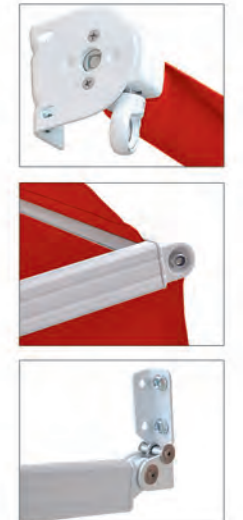

WINDOW AWNING

SP2019

Fabric: 200g/m² polyester Length 150cm
Alu roller: Φ38mm
Alu front bar: Φ25mm
Alu support arms: 39x19xL700mm
With gear box and manual crank

Size	Packing (PC)	Carton Size(CM)			Weight (KG)		Loading(PC)		
		L	W	H	NW	GW	20'	40'	40'HQ
100x70	1	103	15	12	3	3.5	1404	2970	3300
120x70	1	123	15	12	3.1	3.5	1080	2358	2620
130x70	1	133	15	12	3.2	3.6	1060	2196	2440
140x70	1	143	15	12	3.4	3.8	900	2052	2280
150x70	1	153	15	12	3.5	4	900	1962	2810
160x70	1	163	15	12	3.6	4.1	846	1836	2040
180x70	1	183	15	12	3.9	4.5	792	1656	1840
200x70	1	203	15	12	4.2	4.8	684	1458	1620