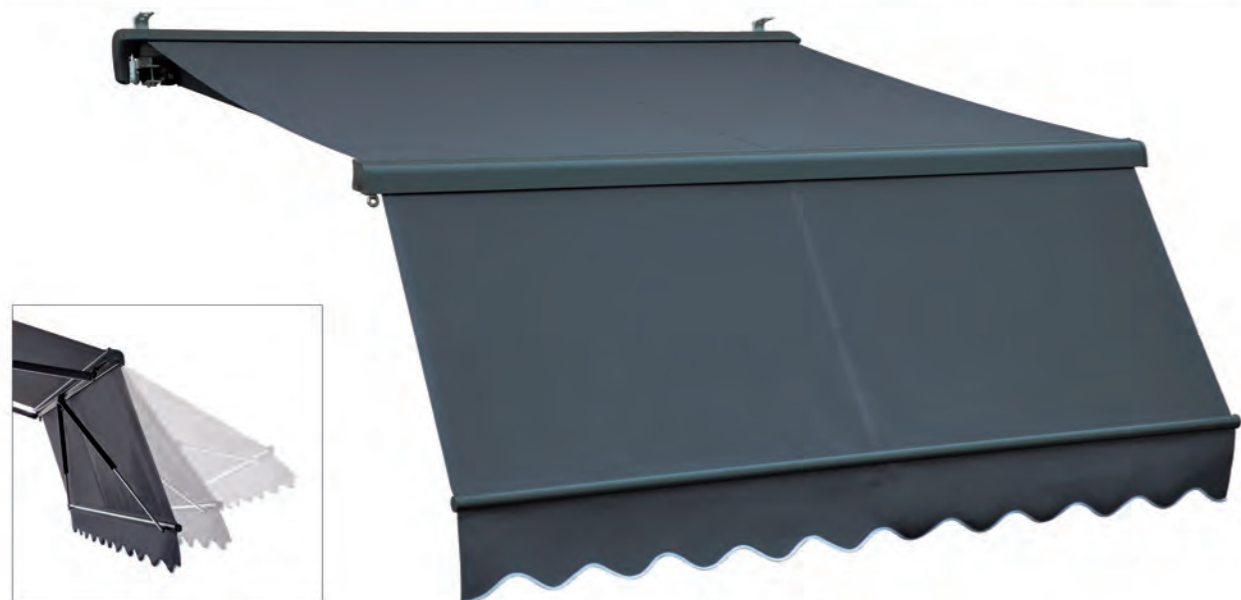

SEMI-CASSETTE AWNING

Patent: DE 20 2013 103 994 U1

SP1218V

Fabric: 280g/m² polyester
Steel torsion bar: 40x40mm
Alu roller: dia.70 mm
V-wing valance cassette: 97x73mm
Alu arms type B: 58x29/50x25mm
Manual steel crank: 160cm
Adjustable length 100cm and pitch valance

Size	Packing (PC)	Carton Size(CM)			Weight (KG)		Loading(PC)		
		L	W	H	NW	GW	20'	40'	40'HQ
195x150	1	197	24	22	21	23	240	540	594
250x200	1	252	24	22	26	27.5	180	360	396
295x200	1	297	24	22	31	34	180	360	396
295x250	1	297	24	22	33	36	180	360	396
395x250	1	397	24	22	37	31	90	270	297
395x300	1	397	24	22	48.0	52.0	90	270	360
500x300	1	497	24	22	47	51	90	180	198