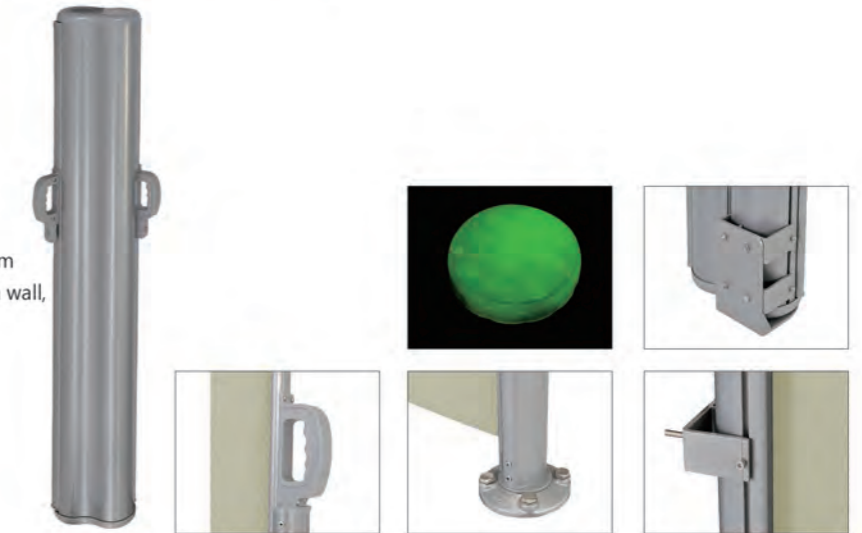

WAYS SIDE AWNING

SP2018

Fabric: 280g/m² Polyester
Alu roller: dia.50 mm
Plastic end cover: 214x118x2 5mm
Alu cassette: 185.5x66mm x2pcs
Removable alu standing pole: 58x35 mm
Including 1 set spare parts for fixing on wall,
And self-luminate cover for base.