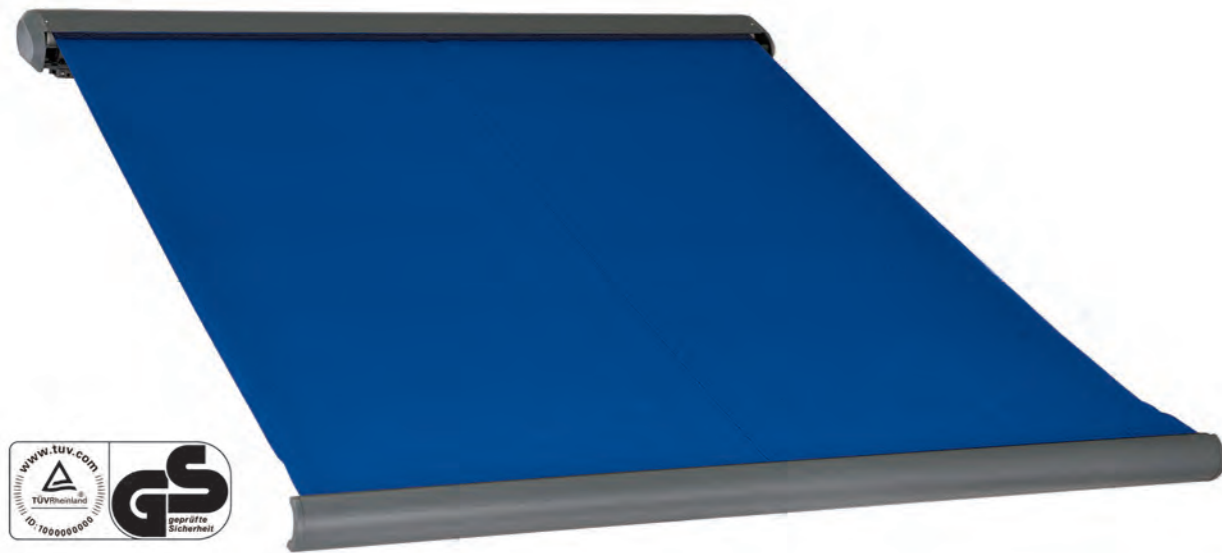

FULL CASSETTE AWNING

SP1304

Fabric: 280g/m² polyester
Alu support hood: 161x58.5 mm
Alu top hood: 170x86.8 mm
Alu roller: dia.80 mm
Alu front bar: 120x65 mm
Alu arms: 58x29/50x27 mm
With motor and remote control

Size	Packing (PC)	Carton Size(CM)			Weight (KG)		Loading(PC)		
		L	W	H	NW	GW	20'	40'	40'HQ
195x150	1	217	27	21	36.3	39.7	200	430	516
250x200	1	272	27	21	41	44	160	320	384
295x200	1	317	27	21	44.5	47.5	80	240	288
295x250	1	317	27	21	47	50	80	240	288
395x300	1	423	27	21	56.5	60	80	160	192
450x300	1	478	27	21	60	63.5	80	160	192
500x300	1	523	27	21	64	67.5	80	160	192
550x300	1	596	27	21	72	76.5	\	160	192
595x300	1	641	27	21	76	81	\	80	96