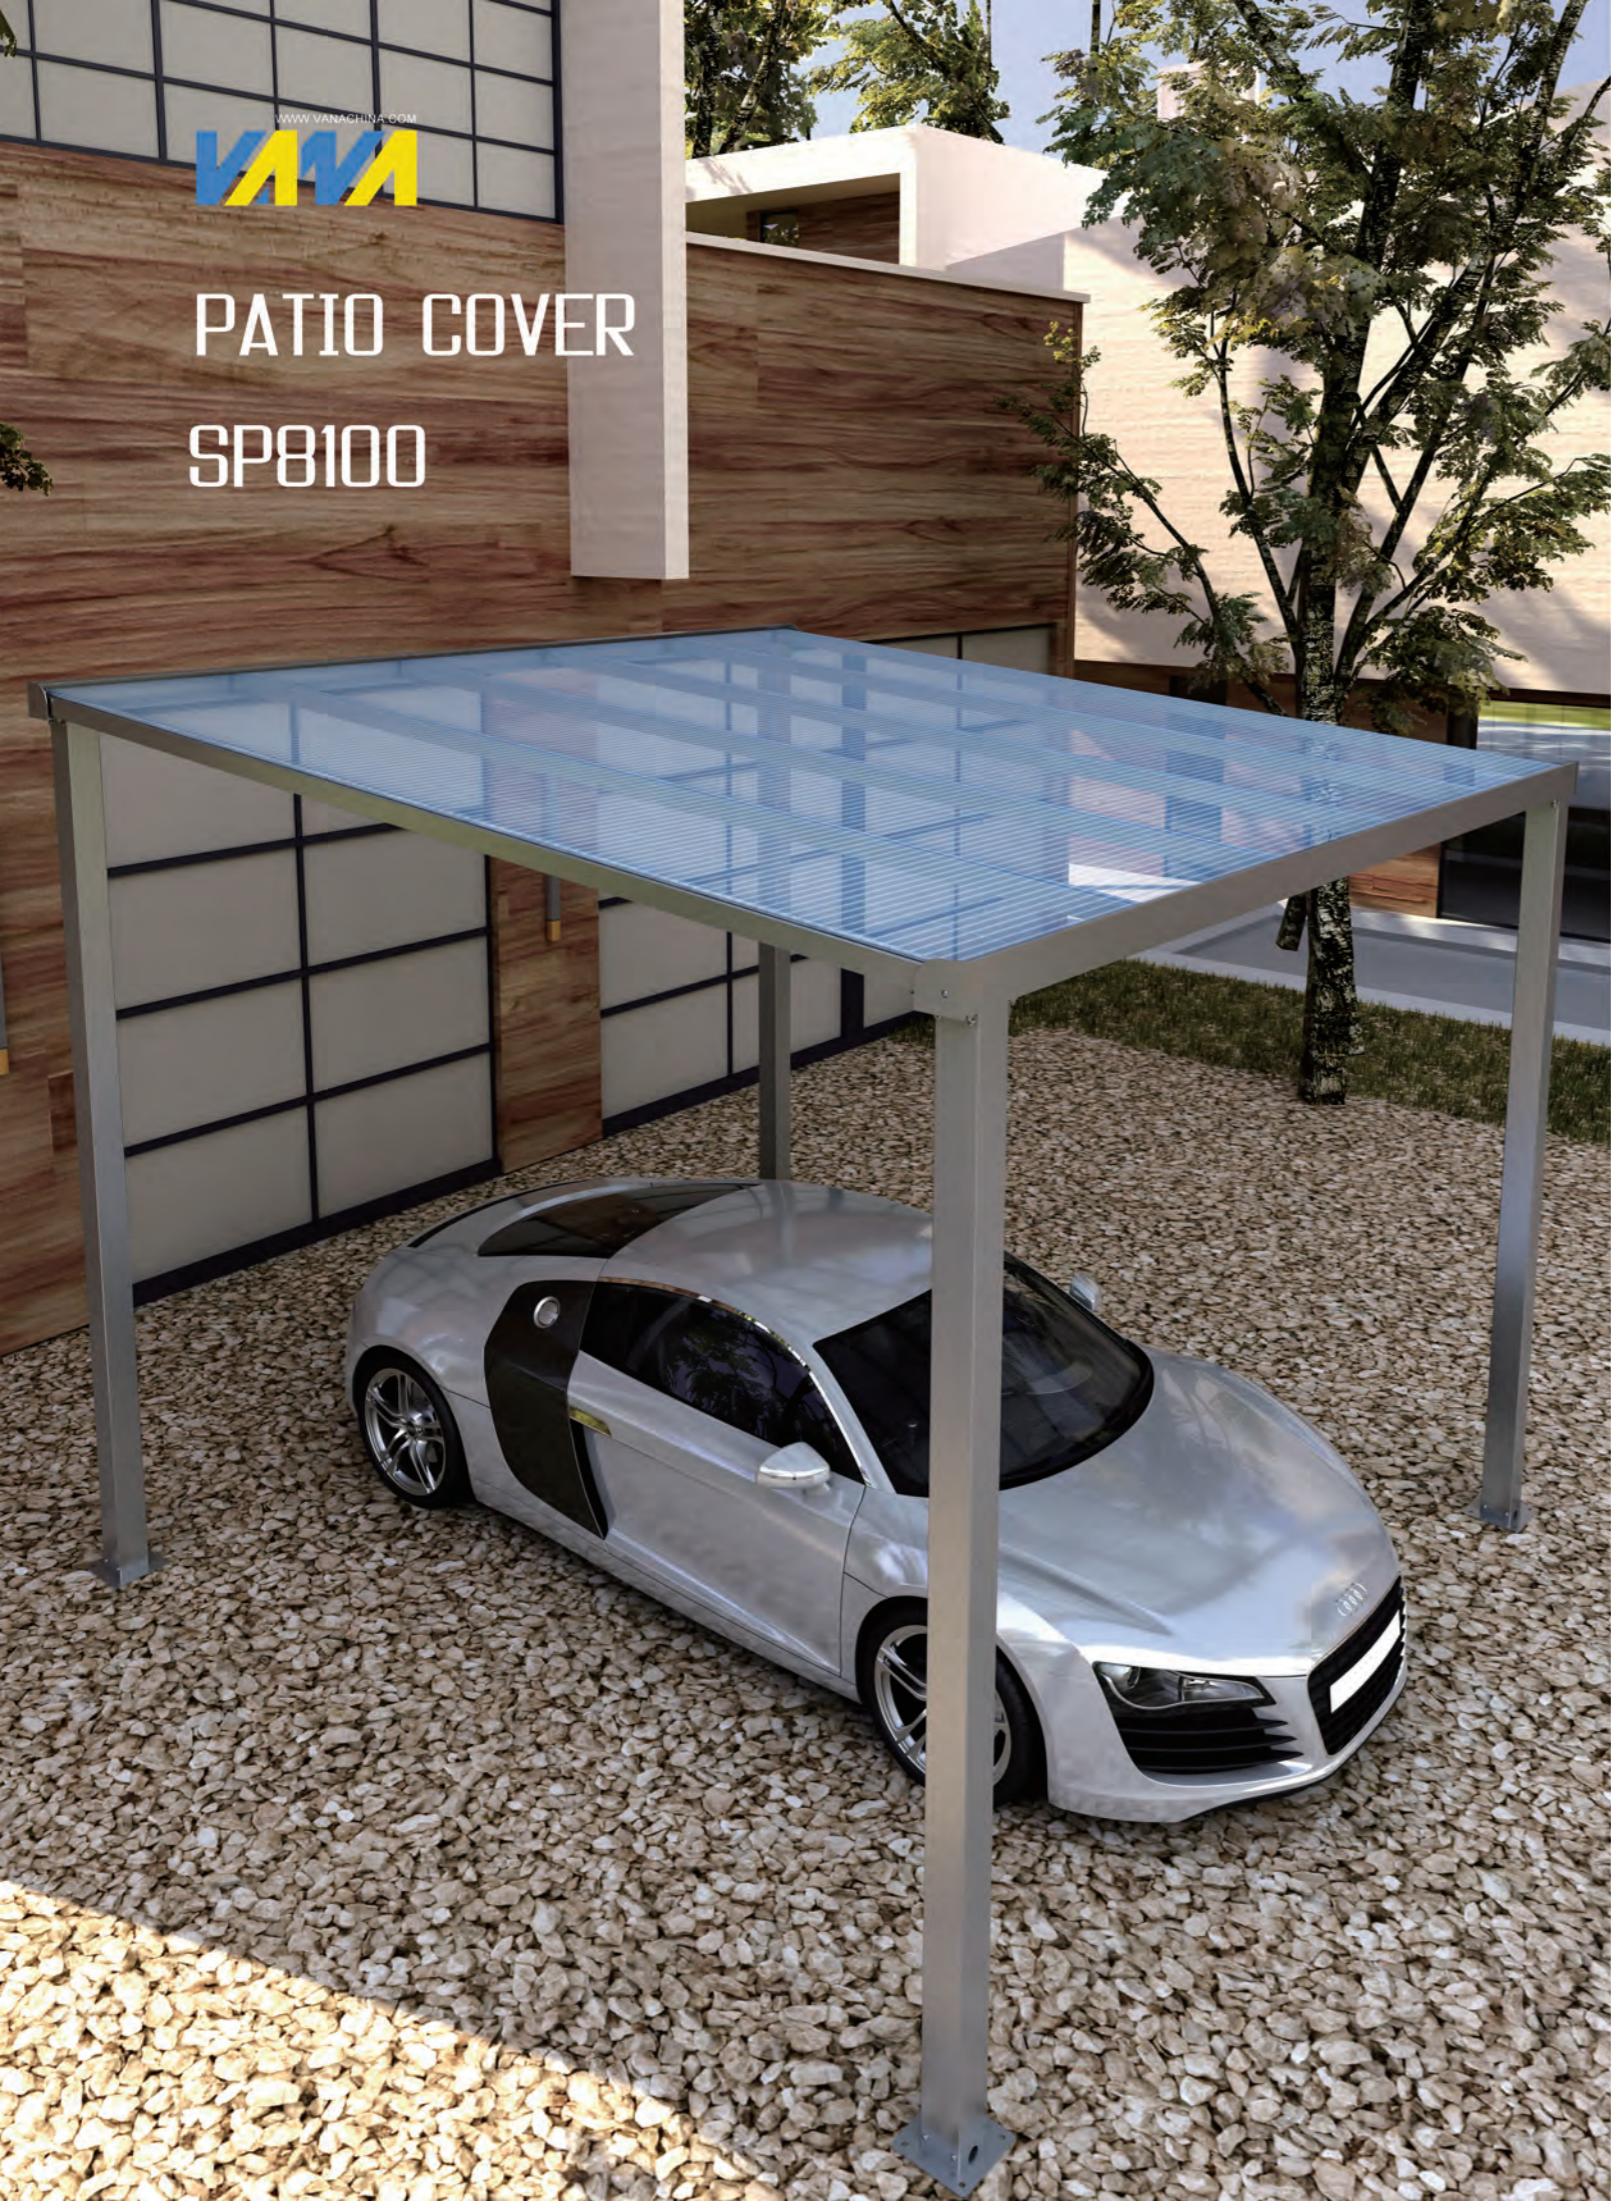

PATIO COVER

SP8100