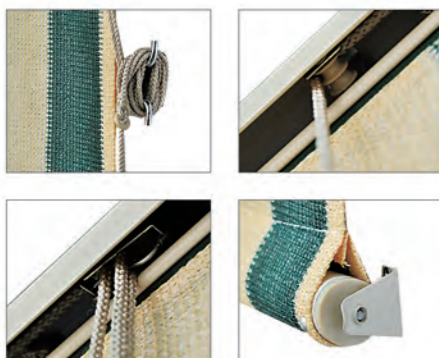

SHADECLOTH ROLL UP

SP4032A

Fabric: 185g/m² PE mesh, UV90%
Alu top rail: 52.5x24.3 mm
Steel bottom rail: Φ32 mm
Brackets, plastic cords