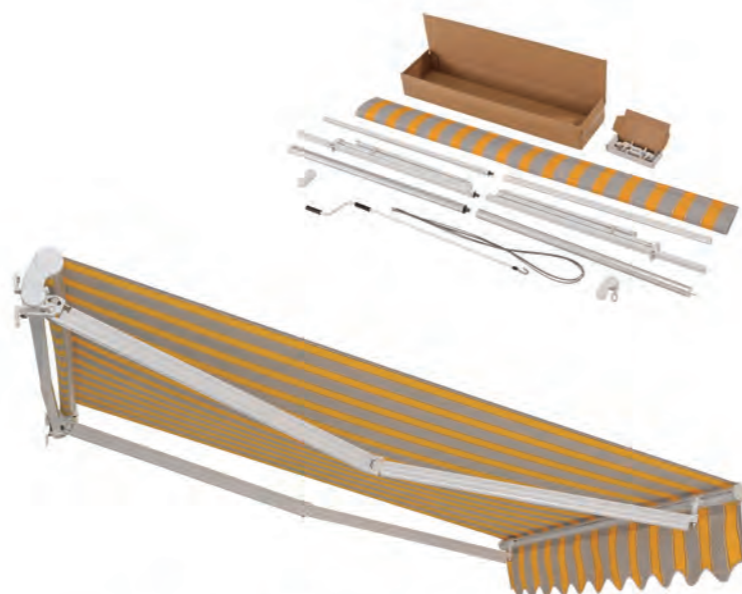

KD AWNING

SP1111

Fabric: 280g/m² polyester
Steel torsion bar: 35x35 mm
Alu roller: dia.60 mm
Alu front bar type F: 44.5x46.6x38.7 mm
Alu arm type C: 58x29/47x21 mm
Steel hand crank: 160cm