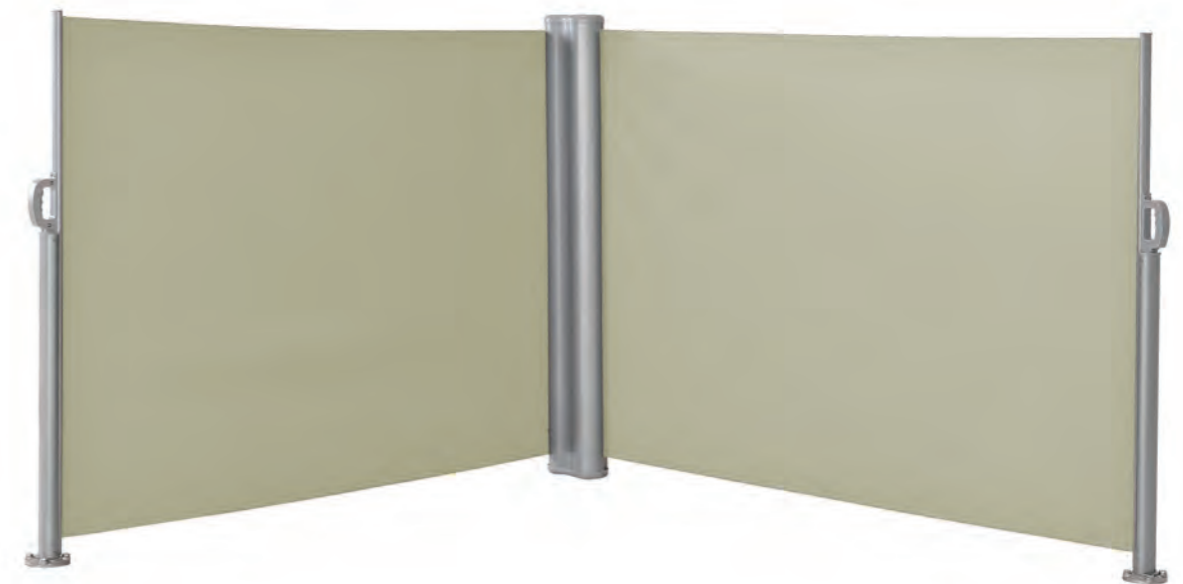

WAYS SIDE AWNING

SP2018

Fabric: 280g/m² Polyester
Alu roller: dia.50 mm
Plastic end cover: 214x118x2 5mm
Alu cassette: 185.5x66mm x2pcs
Removable alu standing pole: 58x35 mm
Including 1 set spare parts for fixing on wall,
And self-luminate cover for base.